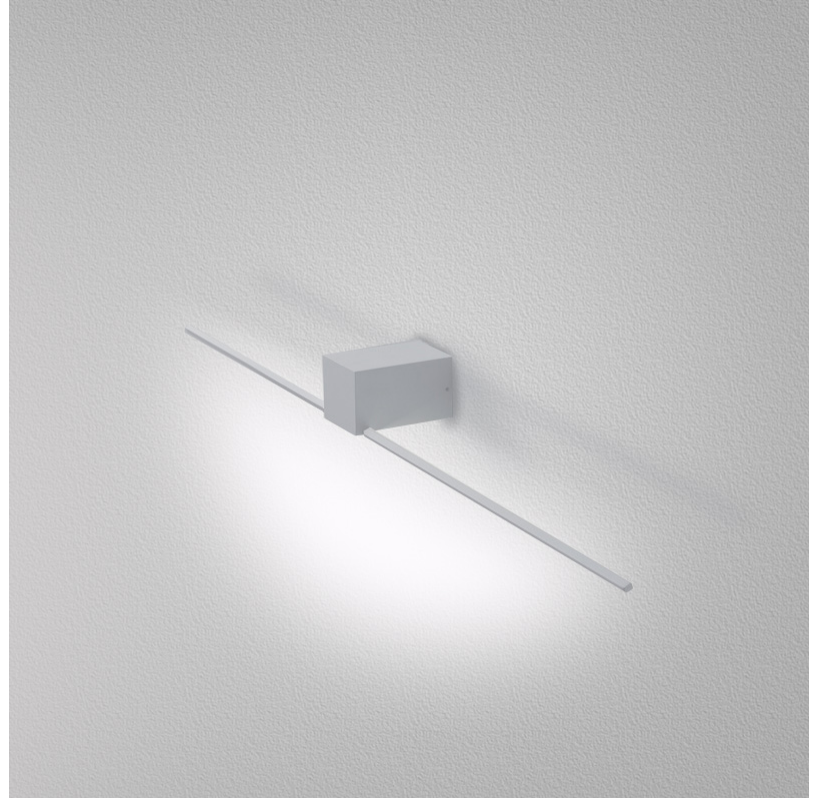

ORIZZONTE SURFACE

D43016-

base number   Color   Finish
Temperature   Options

1. To build a product code in our configurator select the specify button on the base model # product page
2. To build a manual product code on this datasheet choose from the options listed below in blue font and add the suffix to the base model #

GENERAL

Series: Orizzonte
Brand: Icone
Division: Design
Mounting Type: Surface
Mounting Location: Wall
Subcategory: Picture Light

PHYSICAL

Shape: Rectangle
Length (mm): 500
Length (in): 19 ¹¹/₁₆
Height (mm): 60
Height (in): 2 ³/₈
Extension (mm): 100
Extension (in): 3 ¹⁵/₁₆
Light Distribution: Direct / Indirect
Fixture Finish: WHI / CHR / BGD
Fixture Material: Brass

ELECTRICAL

Lamp Type: LED
Total Output Wattage (W): 4.8
Dimming: Non-Dimming / Phase Dimming (120vac Only)
Driver Included: Yes
Driver Location: Integrated
Driver Type: Constant Current - 120Vac
Driver Class: Class 2
Input Voltage (V): 120 - 277
Output Voltage (V): 12
Upon Request: (Not included - see components) Remote: 0-10Vdc dimming / Non-dimming 120/277Vac

LED

Color Temperature (°K): 2700 / 3000
Nominal Lumen (lm): 440
CRI: >90 CRI
Lamp Life (hrs): 50000

OPTICAL

RATINGS AND CERTIFICATIONS

Certified By: Certified for North American Standards
IP rating: IP20

PROJECT	_____
TYPE	_____
SPECIFIER	_____
QUANTITY	_____
DATE	_____